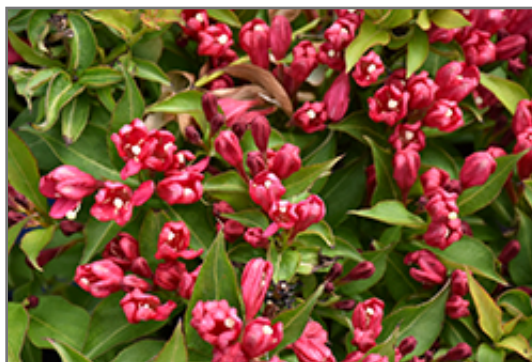

Ornamental Features

Crimson Kisses Weigela is clothed in stunning clusters of crimson trumpet-shaped flowers with white throats along the branches from late spring to mid summer. It has forest green deciduous foliage. The pointy leaves do not develop any appreciable fall color.

Landscape Attributes

Crimson Kisses Weigela is a multi-stemmed deciduous shrub with a mounded form. Its average texture blends into the landscape, but can be balanced by one or two finer or coarser trees or shrubs for an effective composition.

This shrub will require occasional maintenance and upkeep, and should only be pruned after flowering to avoid removing any of the current season's flowers. It is a good choice for attracting hummingbirds to your yard. It has no significant negative characteristics.

Crimson Kisses Weigela is recommended for the following landscape applications;

- Accent
- Mass Planting
- Hedges/Screening
- General Garden Use

Planting & Growing

Crimson Kisses Weigela will grow to be about 32 inches tall at maturity, with a spread of 32 inches. It has a low canopy. It grows at a medium rate, and under ideal conditions can be expected to live for approximately 30 years.

Crimson Kisses Weigela flowers
Photo courtesy of NetPS Plant Finder