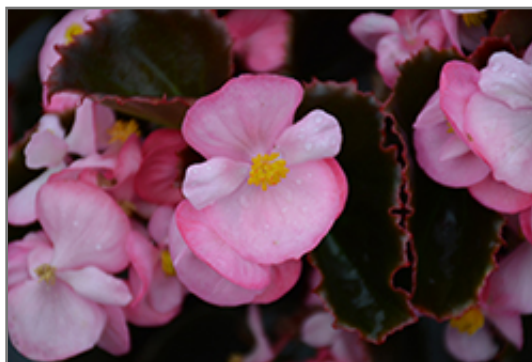

Senator IQ Pink

Begonia 'Senator IQ Pink'

Height: 10 inches

Spread: 10 inches

Spacing: 8 inches

Sunlight: ☐ ☒

Hardiness Zone: (annual)

Other Names: Cane, Angel Wing

Group/Class: Senator Series

Description:

An upright, mounded selection that provides a season-long beauty in landscapes, hanging baskets and containers; features deep bronze foliage with pink blooms; low maintenance

Ornamental Features

Senator IQ Pink features dainty nodding pink orchid-like flowers with shell pink overtones and yellow throats at the ends of the stems from mid spring to mid fall. Its attractive small serrated pointy leaves remain dark green in color with distinctive dark red edges and tinges of coppery-bronze throughout the season.

Landscape Attributes

Senator IQ Pink is an herbaceous annual with a mounded form. Its medium texture blends into the garden, but can always be balanced by a couple of finer or coarser plants for an effective composition.

This is a high maintenance plant that will require regular care and upkeep, and usually looks its best without pruning, although it will tolerate pruning. Deer don't particularly care for this plant and will usually leave it alone in favor of tastier treats. Gardeners should be aware of the following characteristic(s) that may warrant special consideration;

- Insects
- Disease

Senator IQ Pink is recommended for the following landscape applications;

Senator IQ Pink flowers
Photo courtesy of NetPS Plant Finder