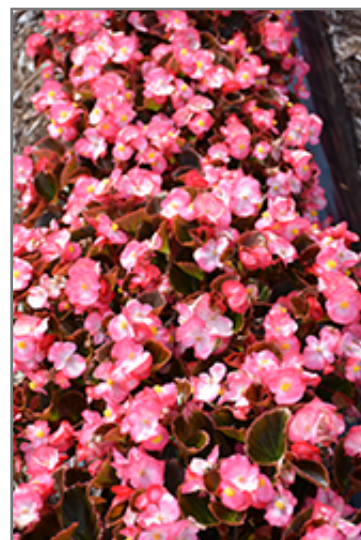

Senator IQ Rose Bicolor in bloom
Photo courtesy of NetPS Plant Finder