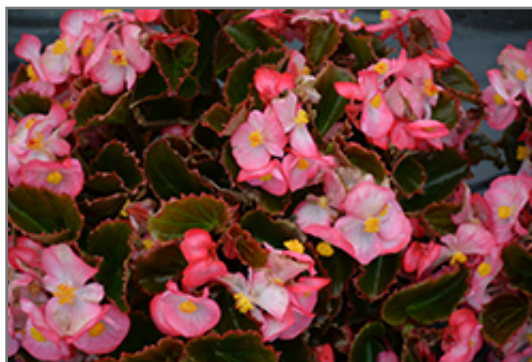

Senator IQ Rose Bicolor *Begonia 'Senator IQ Rose Bicolor'*

Height: 10 inches

Spread: 10 inches

Spacing: 8 inches

Sunlight: ☐ ☒

Hardiness Zone: (annual)

Other Names: Cane, Angel Wing

Group/Class: Senator Series

Description:

An upright, mounded selection that provides a season-long beauty in landscapes, hanging baskets and containers; features deep bronze foliage with pink and white colored blooms; low maintenance

Ornamental Features

Senator IQ Rose Bicolor features dainty nodding rose orchid-like flowers with white overtones and yellow throats at the ends of the stems from mid spring to mid fall. Its attractive small serrated pointy leaves remain dark green in color with distinctive dark red edges and tinges of coppery-bronze throughout the season.

Landscape Attributes

Senator IQ Rose Bicolor is an herbaceous annual with a mounded form. Its medium texture blends into the garden, but can always be balanced by a couple of finer or coarser plants for an effective composition.

This is a high maintenance plant that will require regular care and upkeep, and usually looks its best without pruning, although it will tolerate pruning. Deer don't particularly care for this plant and will usually leave it alone in favor of tastier treats. Gardeners should be aware of the following characteristic(s) that may warrant special consideration;

- Insects
- Disease

Senator IQ Rose Bicolor flowers
Photo courtesy of NetPS Plant Finder