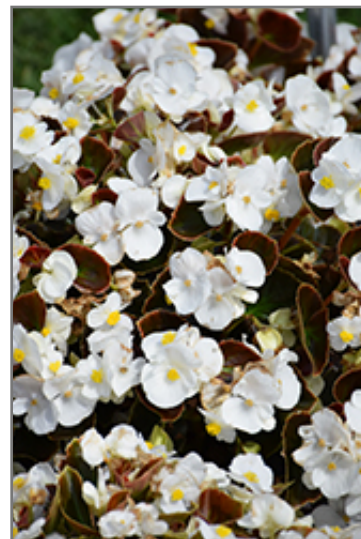

Senator IQ White flowers
Photo courtesy of NetPS Plant Finder

Senator IQ White flowers
Photo courtesy of NetPS Plant Finder