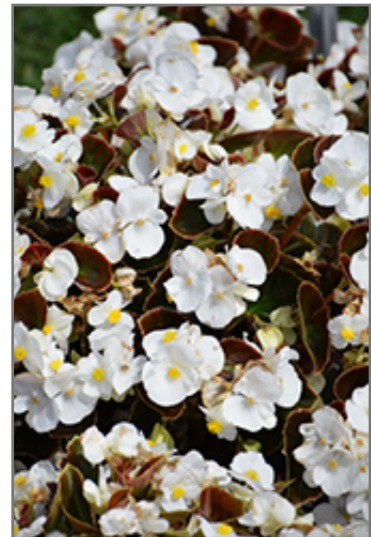

Senator IQ White flowers
Photo courtesy of NetPS Plant Finder

Senator IQ White flowers
Photo courtesy of NetPS Plant Finder