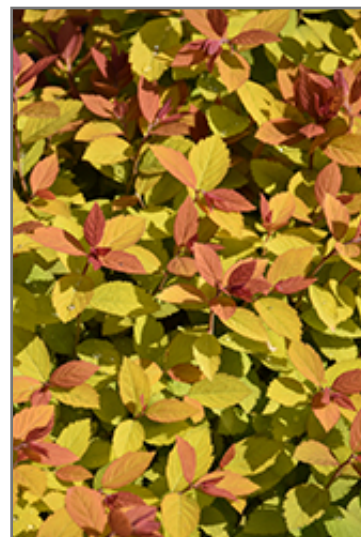

Double Play Big Bang® Spirea *Spiraea 'Tracy'*

Height: 3 feet

Spread: 3 feet

Sunlight: ☐

Hardiness Zone: 4a

Group/Class: Double Play Series

Description:

This variety features orange-red emerging foliage that transitions to deep yellow; clusters of pink and hot pink blooms in spring and summer; a fantastic garden focal point for the spring and summer

Ornamental Features

Double Play Big Bang Spirea features showy clusters of shell pink flowers with hot pink eyes at the ends of the branches from mid spring to mid summer. It has yellow deciduous foliage which emerges red in spring. The serrated pointy leaves turn an outstanding brick red in the fall.

Landscape Attributes

Double Play Big Bang Spirea is a multi-stemmed deciduous shrub with a more or less rounded form. Its relatively fine texture sets it apart from other landscape plants with less refined foliage.

This shrub will require occasional maintenance and upkeep, and is best pruned in late winter once the threat of extreme cold has passed. It is a good choice for attracting butterflies to your yard, but is not particularly attractive to deer who tend to leave it alone in favor of tastier treats. It has no significant negative characteristics.

Double Play Big Bang Spirea is recommended for the following landscape applications;

Double Play Big Bang Spirea foliage
Photo courtesy of NetPS Plant Finder