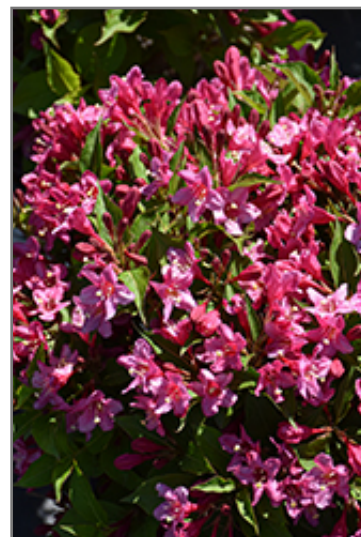

Sonic Bloom® Pink Reblooming Weigela

Weigela florida 'Bokrasopin'

Height: 5 feet

Spread: 5 feet

Sunlight: ○

Hardiness Zone: 4a

Group/Class: Sonic Bloom Series

Description:

This is a magnificent cultivar that forms a stately mounded shrub with rich glossy green foliage; contrasting pink trumpet-shaped flowers rebloom all season and attract hummingbirds; ideal for the mixed garden border

Ornamental Features

Sonic Bloom Pink Reblooming Weigela features showy clusters of pink trumpet-shaped flowers along the branches from late spring to mid fall, which emerge from distinctive hot pink flower buds. It has attractive green deciduous foliage which emerges coppery-bronze in spring. The glossy pointy leaves are highly ornamental but do not develop any appreciable fall color.

Landscape Attributes

Sonic Bloom Pink Reblooming Weigela is a dense multi-stemmed deciduous shrub with a mounded form. Its relatively fine texture sets it apart from other landscape plants with less refined foliage.

This shrub will require occasional maintenance and upkeep, and should only be pruned after flowering to avoid removing any of the current season's flowers. It is a good choice for attracting hummingbirds to your yard. It has no significant negative characteristics.

Sonic Bloom Pink Reblooming Weigela is recommended for the following landscape applications;

Sonic Bloom Pink Reblooming Weigela flowers
Photo courtesy of NetPS Plant Finder