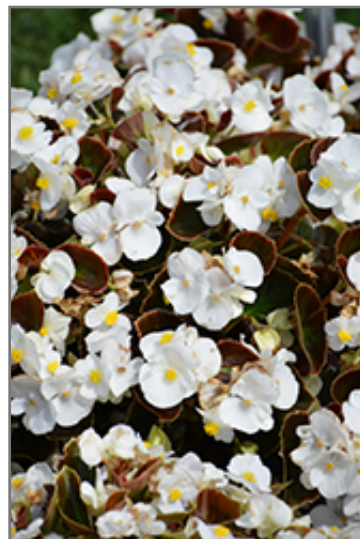

Senator IQ White flowers
Photo courtesy of NetPS Plant Finder

Senator IQ White flowers
Photo courtesy of NetPS Plant Finder